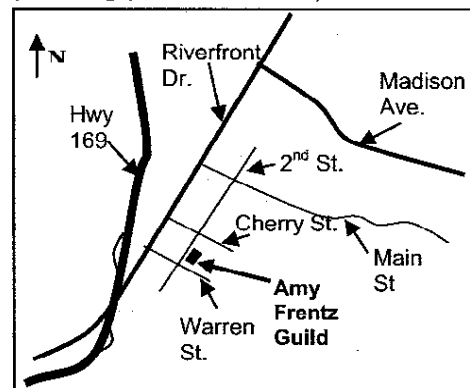

Do you have news about poetry or our SMPS members to share? Pass it along to **Jana Bouma**, at jbouma@hickorytech.net or (507) 243-4050.

SMPS Officers

President:	Jana Bouma (507) 243-4050 jbouma@hickorytech.net
Vice President:	John Rezmerski
Regional VP	Susan Chambers
Treasurer:	Dorla Wachter
Recording Secretary	Sister Justin Wirth
Newsletter Editor	Derek Liebertz bajanorthwest@yahoo.com
Publicity	Geraldine Tostenson
Correspondence Sec.	Monica Toohey Haack

WE NEED YOUR HELP!

We have a great start to the new year, but a few things still need to be ironed out. If you can help with these items, please contact **Jana Bouma** at (507) 243-4050 or jbouma@hickorytech.net:

- **Meeting treats:** Bring dessert for 20 persons on Saturday, February 9th, 2008.
- **Thursday Poetry Evenings:** Bring wine and a non-alcoholic beverage for 12 persons on Thursday, March 20th, 2008.

The Emy Frenz Arts Guild
(meeting place of SMPS)

523 So. 2nd St., Mankato, MN
(East side of 2nd St., between Cherry and Warren Streets, next to the YWCA)